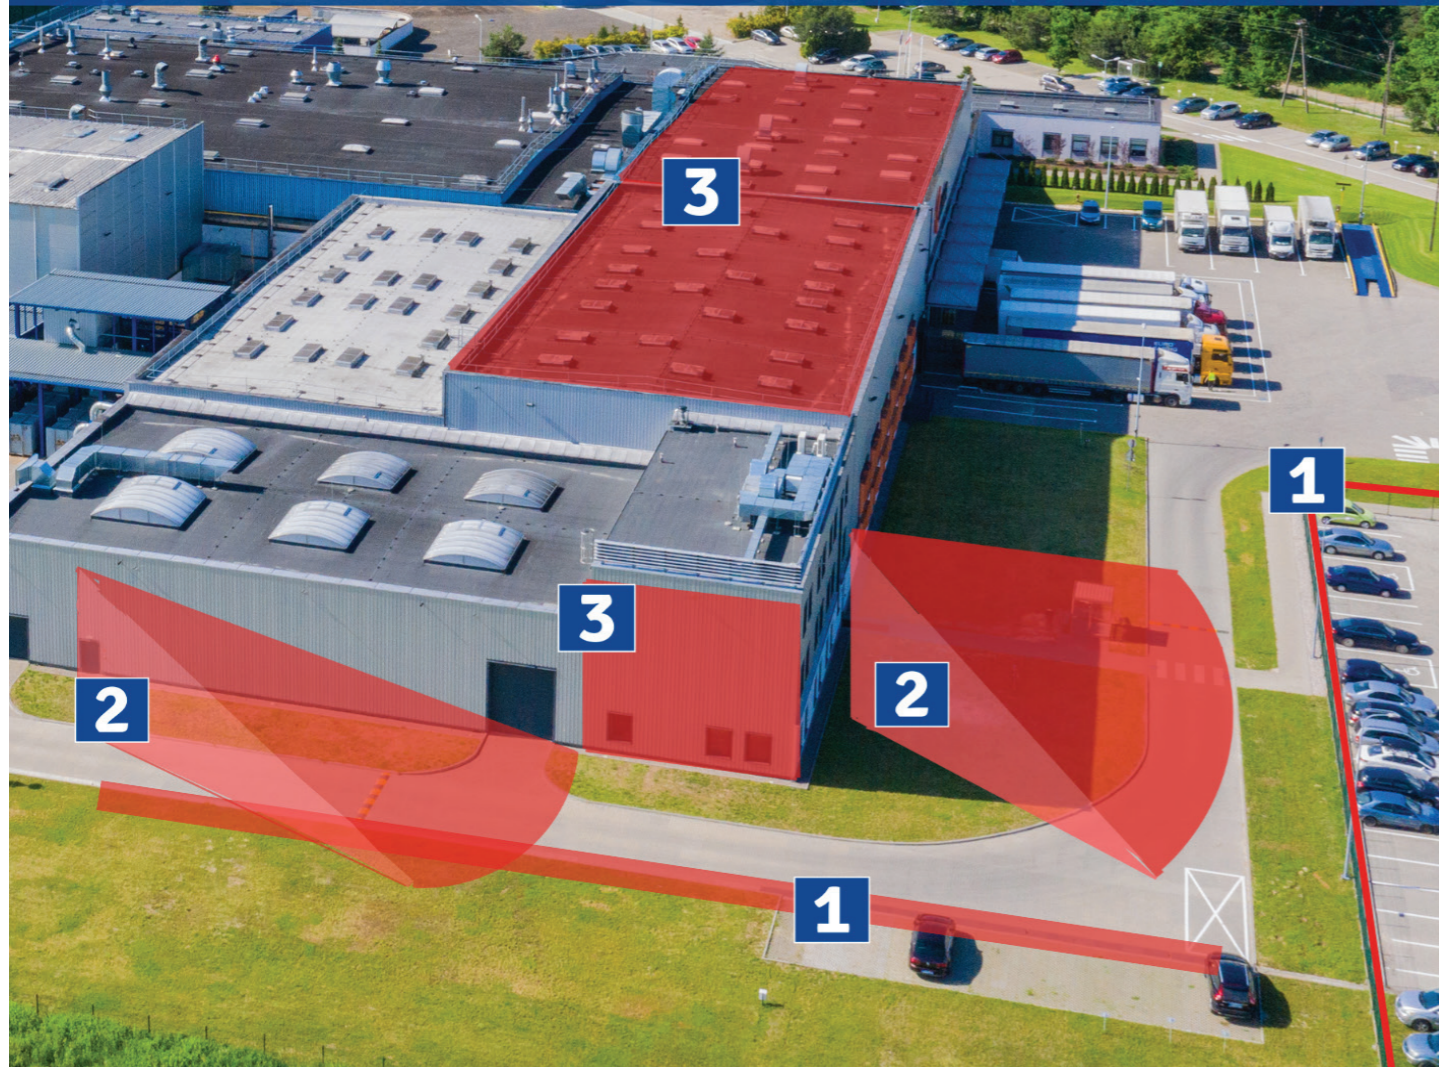

Commercial Detection Solutions

A range of detectors to suit all types of intrusion scenarios

1 Point to Point Detection

Optex AX-70T 21m Point to Point Twin Beam Set. • 21 metre outdoor range	O08AX70T
Optex AX-130T 40m Point to Point Twin Beam Set. • 40 metre outdoor range	O08AX130T
Optex AX-100TF 30m Point to Point Twin Beam Set. • 30 metre outdoor range • 4 selectable beam frequencies allows stacking in beam towers • Alarm indicator LED for fast & accurate optical alignment	O08AX100TF
Optex AX-100TFR Wireless 30m Point to Point Twin Beam Set • 30 metre outdoor range • Twin beam • 4 selectable beam frequencies allows stacking in beam towers • Alarm indicator LED for fast & accurate optical alignment • Long battery life - requires 4 x R10LSH20 batteries (sold separately) • Requires wireless transmitter & receiver (sold separately)	O08AX100TFR HKC RF Optex Module Compatible (H01RFOPTEx) with Optex BCU-5
Optex AX-200TF 60m Point to Point Twin Beam Set. • 60 metre outdoor range • 4 selectable beam frequencies allows stacking in beam towers • Alarm indicator LED for fast & accurate optical alignment	O08AX200TF
Optex AX-200TFR Wireless 60m Point to Point Twin Beam Set • 60 metre outdoor range • 4 selectable beam frequencies allows stacking in beam towers • Alarm indicator LED for fast & accurate optical alignment • Long battery life - requires 4 x R10LSH20 batteries (sold separately) • Requires wireless transmitter & receiver (sold separately)	O08AX200TFR HKC RF Optex Module Compatible (H01RFOPTEx) with Optex BCU-5